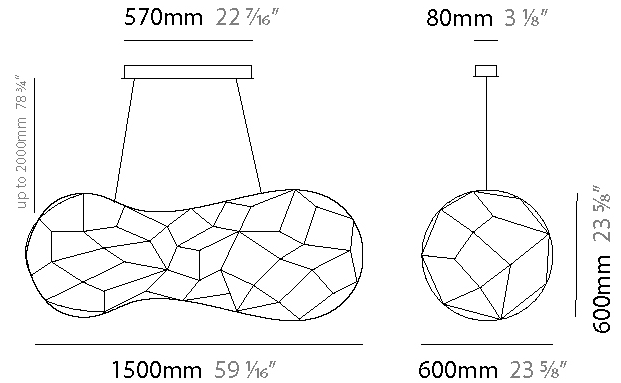

CLOUD SUSPENSION

D101668-

base number   LED Dimming   Color Temperature   Finish Options

PROJECT
TYPE
SPECIFIER
QUANTITY
DATE

1. To build a product code in our configurator select the specify button on the base model # product page
2. To build a manual product code on this datasheet choose from the options listed below in blue font and add the suffix to the base model #

GENERAL

Series: Cloud
Brand: Quasar
Division: Design
Mounting Type: Suspension
Mounting Location: Ceiling
Subcategory: Ambient

PHYSICAL

Shape: Abstract
Length (mm): 1500
Length (in): 59 1/16"
Width (mm): 600
Width (in): 23 5/8"
Height (mm): 600
Height (in): 23 5/8"
Max. Overall Height (mm): 2600
Max. Overall Height (in): 102 3/8"
Light Distribution: Omnidirectional
Weight (kg): 5
Weight (lbs): 11.02
[Fixture Finish: NIC / BRA / BBR](#)
Fixture Material: Metal
Cable Details: 2000mm Cable
Upon Request: Custom Sizes

ELECTRICAL

Lamp Type: LED
Input Wattage (W): 59.4
[Dimming: Non-Dimming / Phase Dimming (120vac Only)](#)
Driver Included: Yes
Driver Location: Integrated
Driver Type: Constant Voltage - Universal
Driver Class: Class 2
Input Voltage (V): 120 - 277
Output Voltage (V): 12
Upon Request: Integral: 0-10Vdc dimming

LED

Number of LEDs: 99
[Color Temperature (°K): 2400 / 2800](#)
Max. Delivered Lumen (lm): 2970 (2800K)
CRI: >90 CRI
Lamp Life (hrs): 50000

OPTICAL

RATINGS AND CERTIFICATIONS

Certified By: Certified for North American Standards
IP rating: IP20