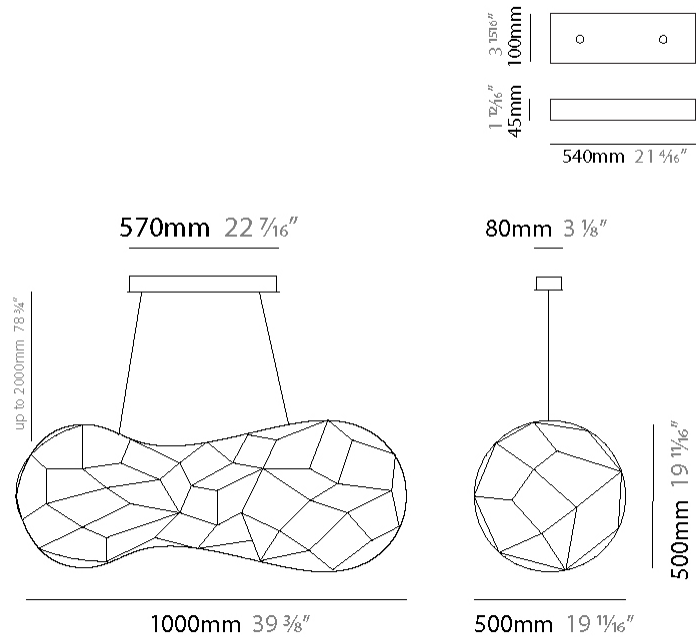

CLOUD SUSPENSION

D101667-

base number	LED	Color	Finish
	Dimming	Temperature	Options

1. To build a product code in our configurator select the specify button on the base model # product page
2. To build a manual product code on this datasheet choose from the options listed below in blue font and add the suffix to the base model #

GENERAL

Series: Cloud
Brand: Quasar
Division: Design
Mounting Type: Suspension
Mounting Location: Ceiling
Subcategory: Ambient

PHYSICAL

Shape: Abstract
Length (mm): 1000
Length (in): 39 3/8
Width (mm): 500
Width (in): 19 11/16
Height (mm): 500
Height (in): 19 11/16
Max. Overall Height (mm): 2500
Max. Overall Height (in): 98 7/16
Light Distribution: Omnidirectional
Weight (kg): 4
Weight (lbs): 8.82
Fixture Finish: NIC / BRA / BBR
Fixture Material: Metal
Cable Details: 2000mm Cable
Upon Request: Custom Sizes

ELECTRICAL

Lamp Type: LED
Input Wattage (W): 39.6
Dimming: Non-Dimming / Phase Dimming (120vac Only)
Driver Included: Yes
Driver Location: Integrated
Driver Type: Constant Voltage - 120/277Vac
Driver Class: Class 2
Input Voltage (V): 120 - 277
Output Voltage (V): 12
Upon Request: (Not included - see components) Integral: 0-10Vdc dimming

LED

Number of LEDs: 66
Color Temperature (°K): 2400 / 2800
Max. Delivered Lumen (lm): 1980 (2800K)
CRI: >90 CRI
Lamp Life (hrs): 50000

OPTICAL

RATINGS AND CERTIFICATIONS

Certified By: Certified for North American Standards
IP rating: IP20