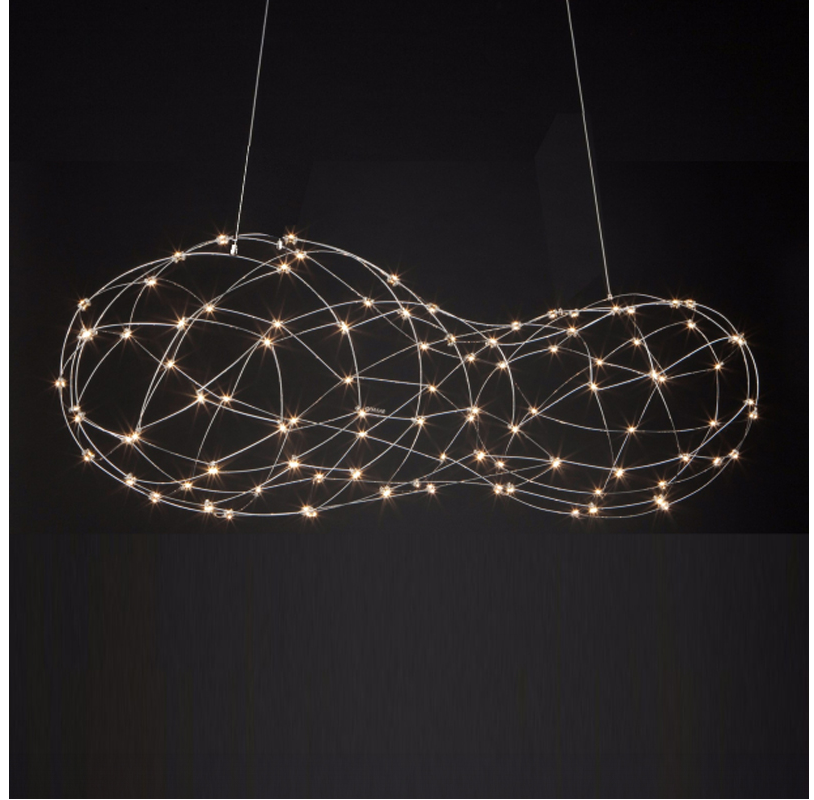

CLOUD SUSPENSION

D101667-

base number	LED	Color	Finish
	Dimming	Temperature	Options

1. To build a product code in our configurator select the specify button on the base model # product page
2. To build a manual product code on this datasheet choose from the options listed below in blue font and add the suffix to the base model #

GENERAL

Series: Cloud
Brand: Quasar
Division: Design
Mounting Type: Suspension
Mounting Location: Ceiling
Subcategory: Ambient

PHYSICAL

Shape: Abstract
Length (mm): 1000
Length (in): 39 3/8
Width (mm): 500
Width (in): 19 11/16
Height (mm): 500
Height (in): 19 11/16
Max. Overall Height (mm): 2500
Max. Overall Height (in): 98 7/16
Light Distribution: Omnidirectional
Weight (kg): 4
Weight (lbs): 8.82
Fixture Finish: NIC / BRA / BBR
Fixture Material: Metal
Cable Details: 2000mm Cable
Upon Request: Custom Sizes

ELECTRICAL

Lamp Type: LED
Input Wattage (W): 39.6
Dimming: Non-Dimming / Phase Dimming (120vac Only)
Driver Included: Yes
Driver Location: Integrated
Driver Type: Constant Voltage - 120/277Vac
Driver Class: Class 2
Input Voltage (V): 120 - 277
Output Voltage (V): 12
Upon Request: (Not included - see components) Integral: 0-10Vdc dimming

LED

Number of LEDs: 66
Color Temperature (°K): 2400 / 2800
Max. Delivered Lumen (lm): 1980 (2800K)
CRI: >90 CRI
Lamp Life (hrs): 50000

OPTICAL

RATINGS AND CERTIFICATIONS

Certified By: Certified for North American Standards
IP rating: IP20